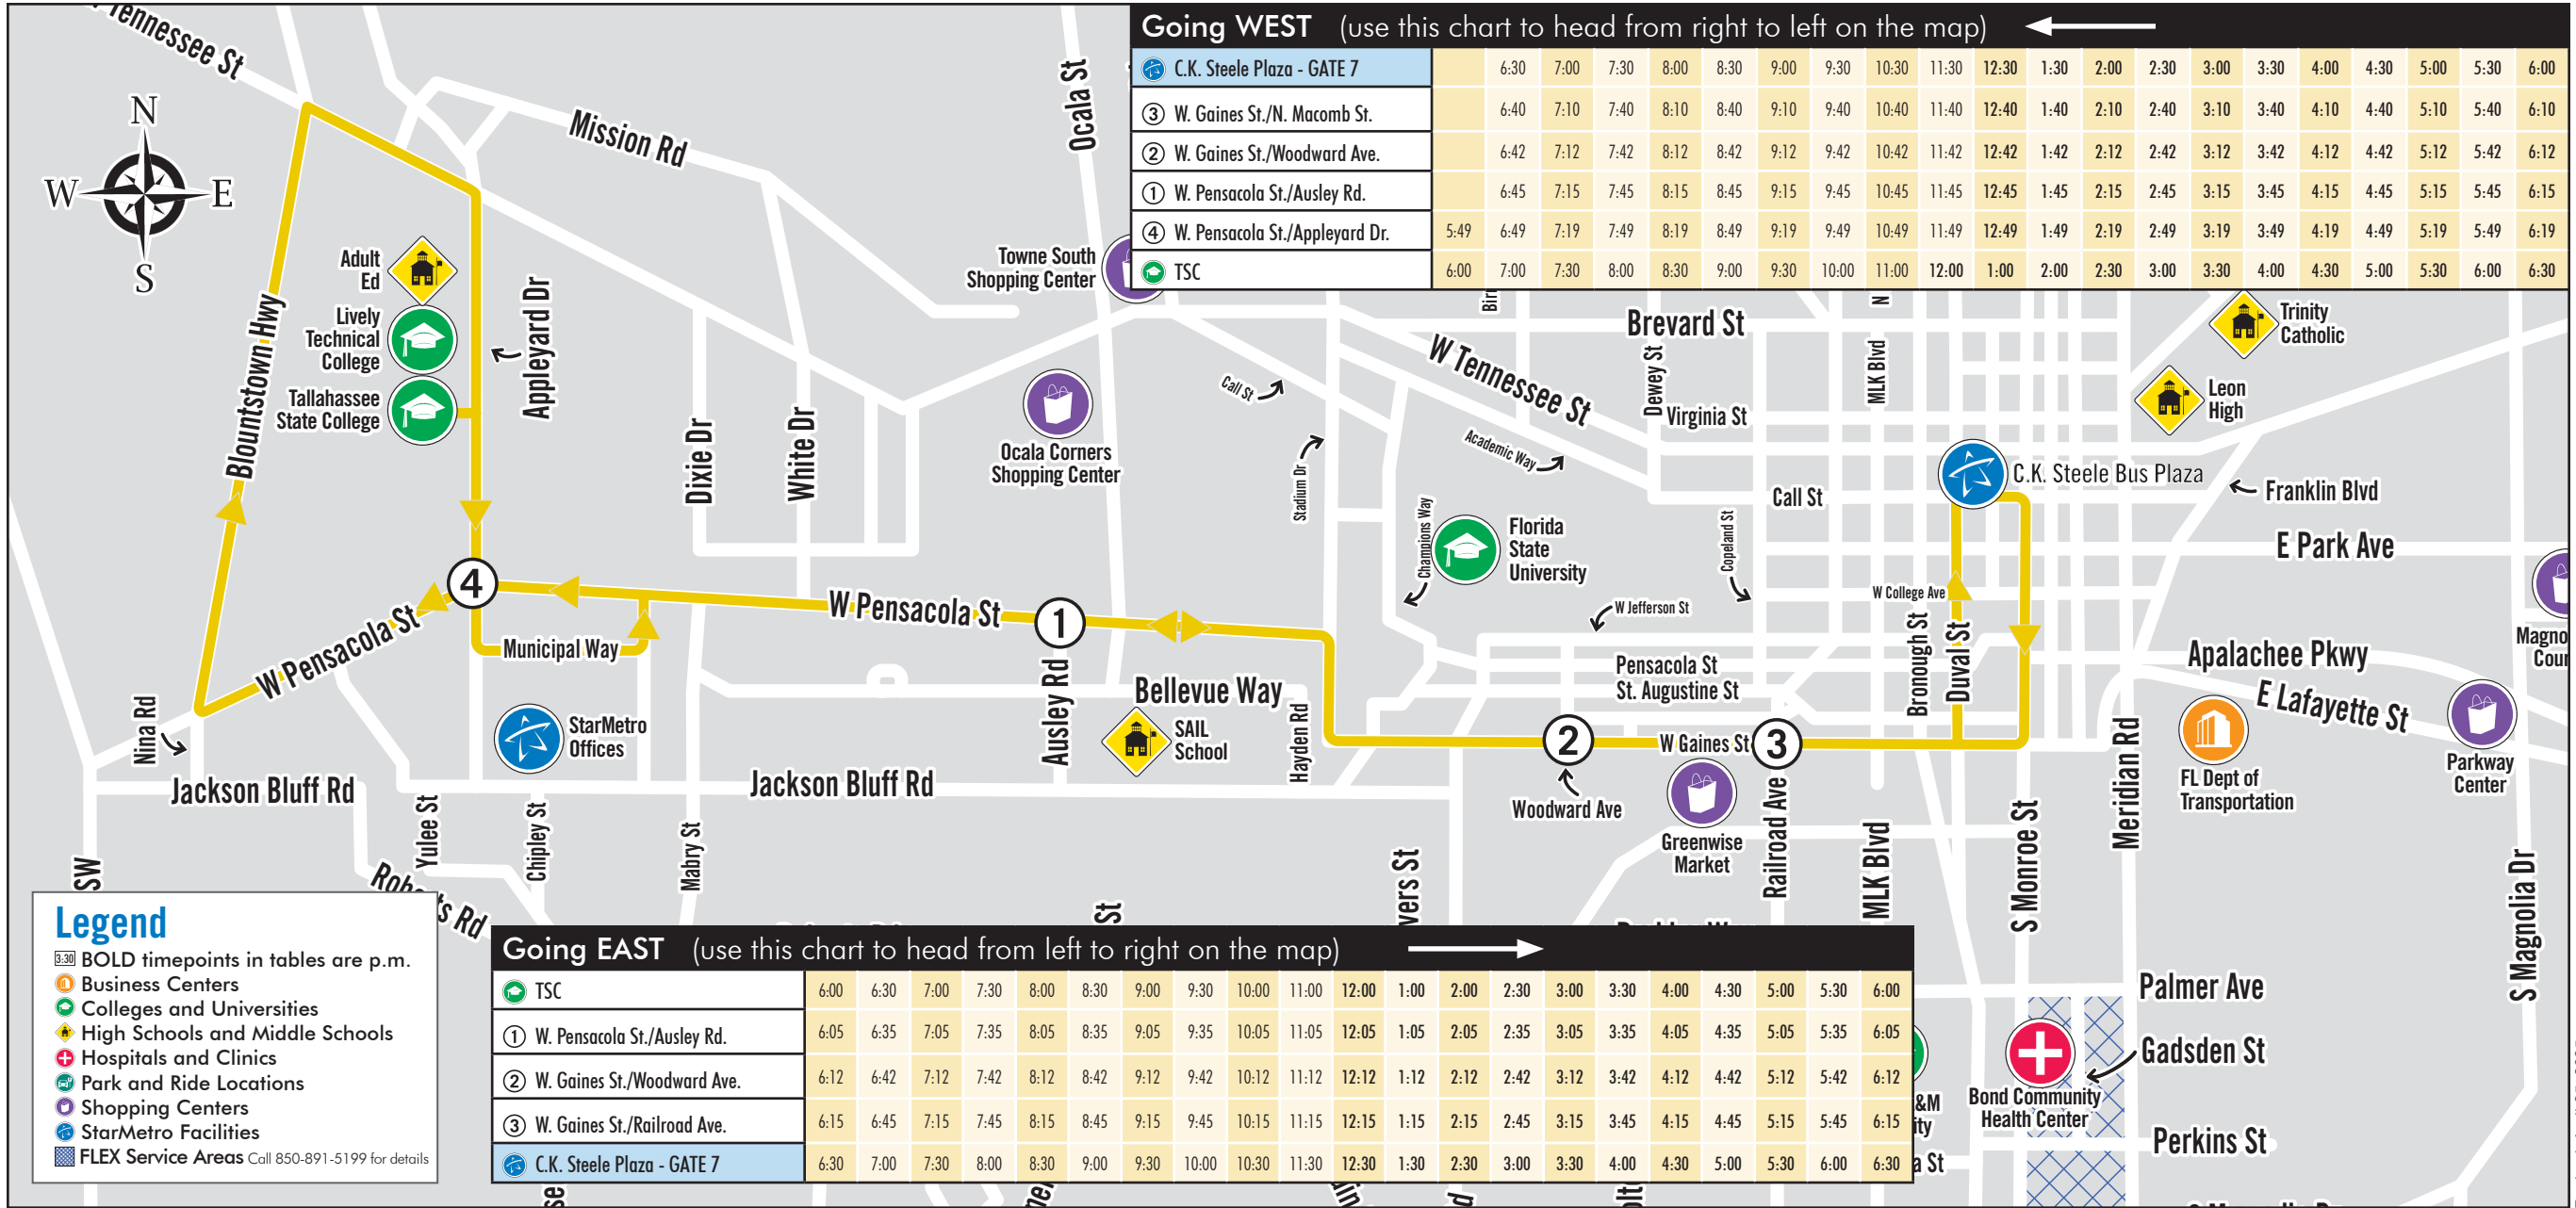

T Tall Timbers Route (Mon-Fri)

TSC, Gaines St., CollegeTown, C.K. Steele Plaza

Monday - Friday (5:49 a.m. - 6:30 p.m.) | Bus comes every: **30 min (60 min off-peak, 9:30 a.m. - 2 p.m.)**

Legend

- 3:30** BOLD timepoints in tables are p.m.
- 🏢 Business Centers
- 🎓 Colleges and Universities
- 🏫 High Schools and Middle Schools
- 🏥 Hospitals and Clinics
- 🚶 Park and Ride Locations
- 🛒 Shopping Centers
- 🌐 StarMetro Facilities
- 📞 FLEX Service Areas Call 850-891-5199 for details